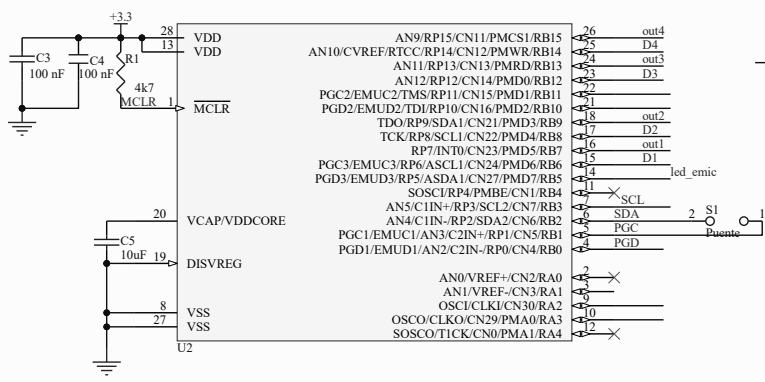

Logo Emic

Title		
Size	Number	Revision
A3		
Date:	5/03/2024	Sheet of
File:	C:\Users\...HRD D-I-4I.SchDoc	Drawn By: