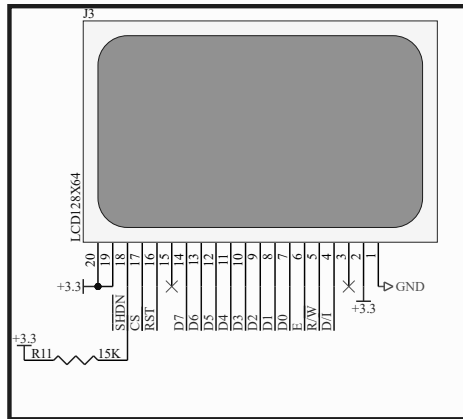

POWER SUPPLY

BUZZER

GLCD OLED

MCU

KEYBOARD