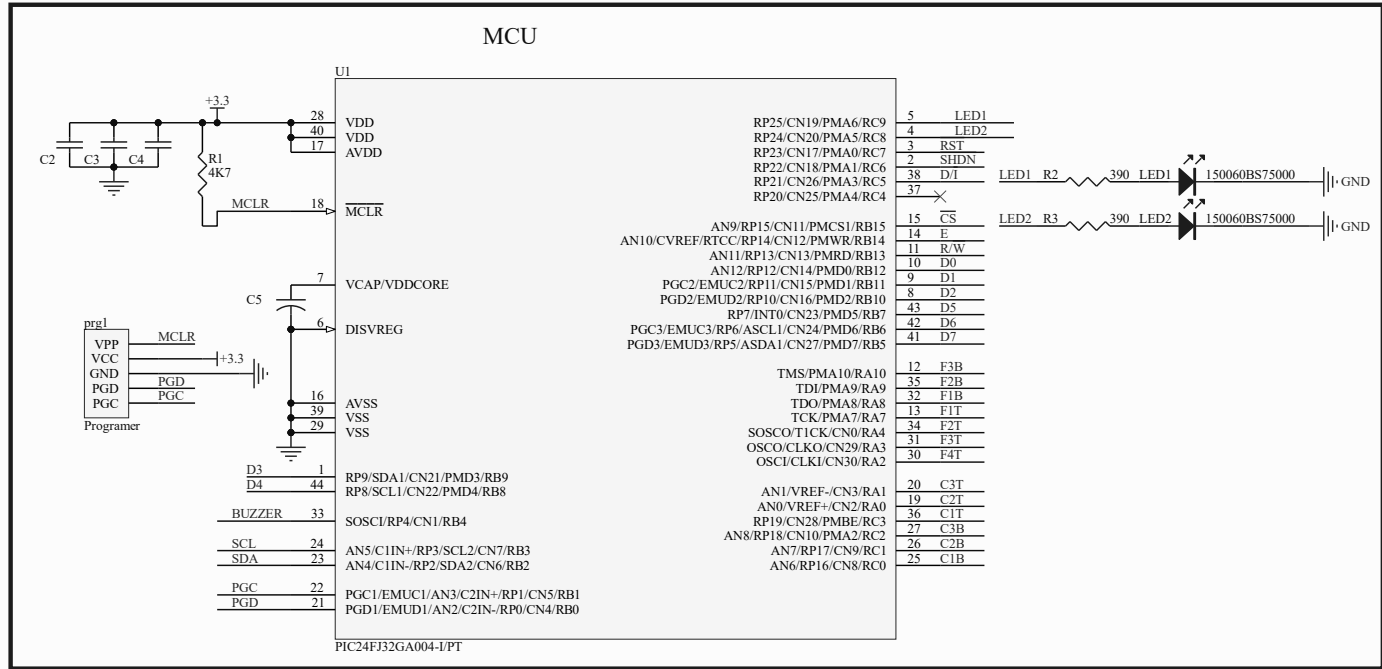

POWER SUPPLY

BUZZER

GLCD OLED

MCU

KEYBOARD